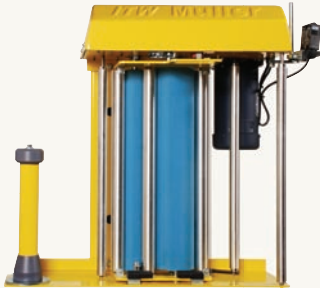

Rotary Arm Series Stretch Wrappers

COBRA[®]

525 Semiautomatic

NEW!

Octo-Thread

*Simplified film
threading with
improved operator
ergonomics*

- Wraps up to 35 loads per hour
- No weight limits—loads are wrapped on the floor
- Freestanding or column mounted designs
- Heavy duty construction
- Pre-stretches film up to 300%
- Positive, non-slip V-belt rotation drive
- PLC control
- Octo-Thread carriage allows easy film threading
- Strain gauge film delivery control